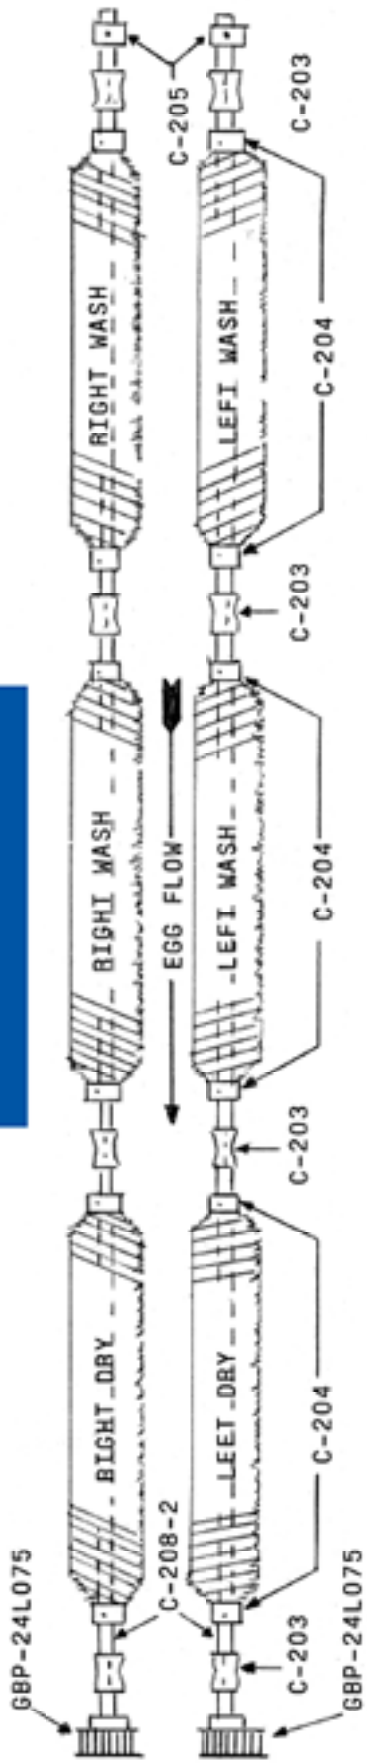

MODEL 20

BRUSH ASSEMBLY

C-207 (44" DRY)
C-207-B (56" DRY)

C-206 (44" WASH)
C-206-B (56" WASH)